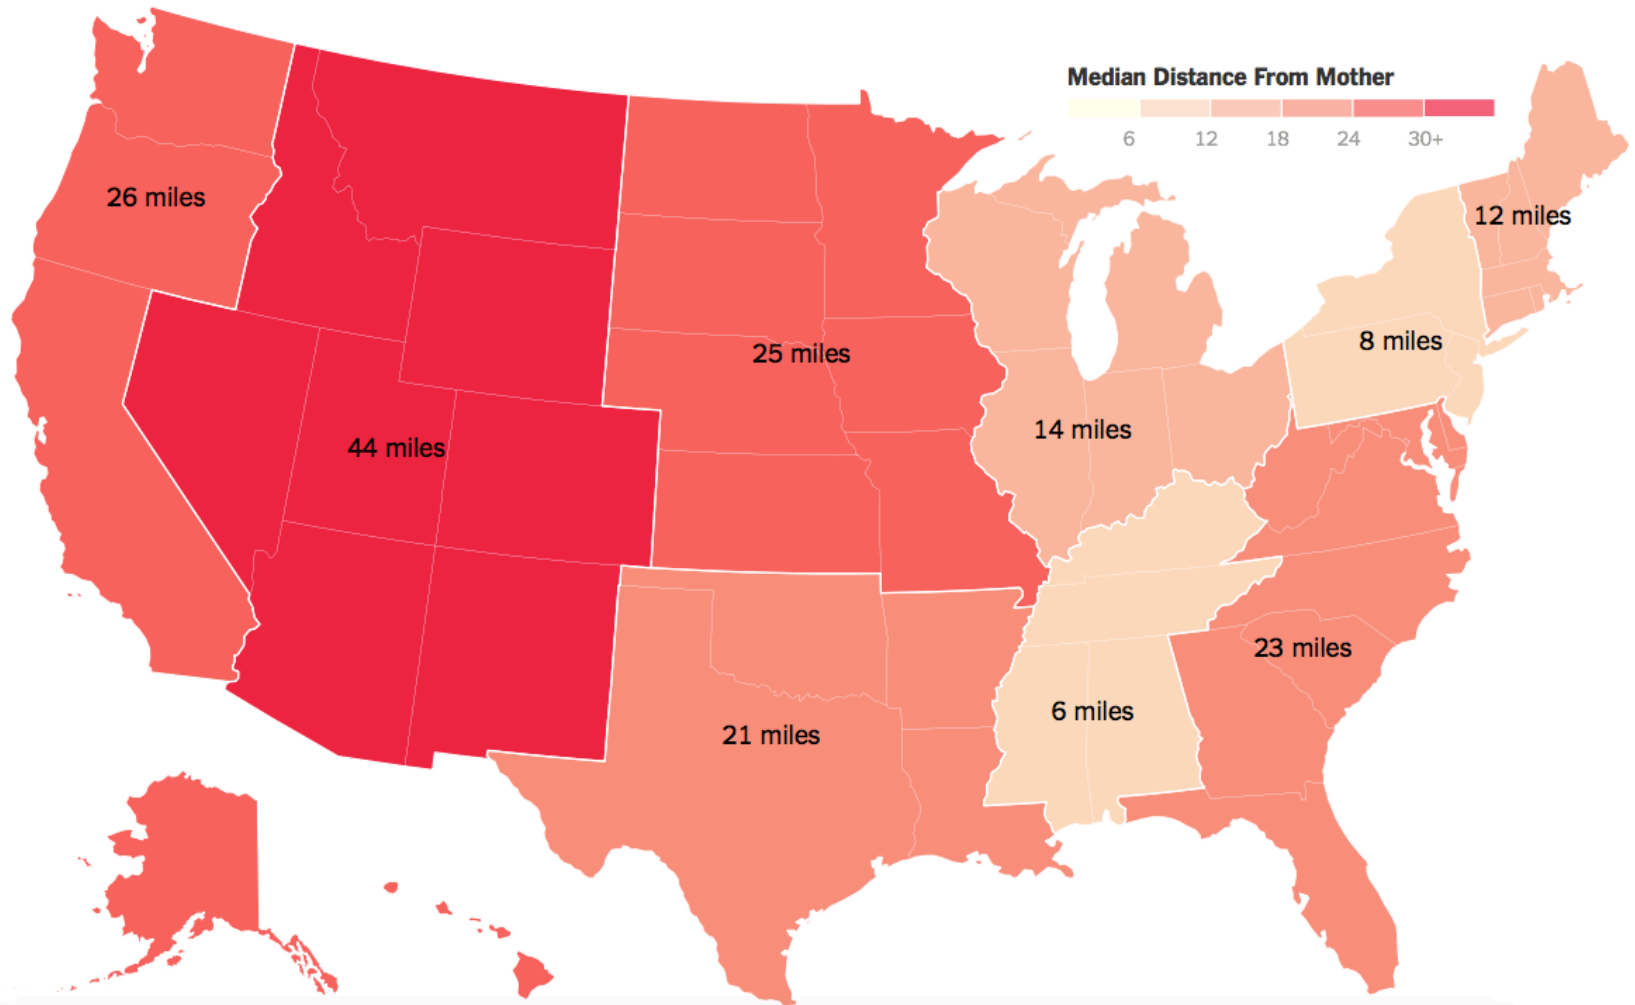

A large, glossy blue sphere is centered on a white background. The sphere has a bright highlight at the top and a soft shadow beneath it. The word "TERRIBLY" is written in a black, uppercase, sans-serif font across the upper part of the sphere. Below it, the word "clear" is written in a white, lowercase, sans-serif font, appearing to be inside the sphere.

TERRIBLY
clear

LUKE 14:25-26

If anyone comes to me
and does not hate his own father and mother
and wife and children,
and brothers and sisters,
and even his own life,
he cannot be my disciple.

LUKE 14:25-26

**When side by side with (BLANK)
Jesus is of higher RANK.**

LUKE 14:25-26

LUKE 14:25-26

**When side by side with (BLANK)
Jesus is of higher RANK.**